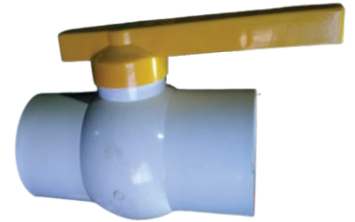

PRODUCT CATALOUGE

PVC Single Union Ball Valve

PVC Double Union Ball Valve

PVC Double Union NRV

U.PVC/ R.PVC Ball Valve

U.PVC/ R.PVC Ball Valve

R.PVC Ball Valve

R.PVC Ball Valve

D Joint

Flange NRV

P.P Union

Flap/Spring Nipple Foot Valve

Flap/Spring Threded Foot Valve

Spring Thrded Futvalve

Flap Foot valve

Hevavy White Ball Valve

Hevavy Black Ball Valve

DHARA PRODUCT CATALOGUE

Union Ball Valve

Solid 5", 6", 8" Ball Valve

U.PVC Ball Valve

PP Hand Pump

PP Red Nut Bolt NRV

Plane NRV